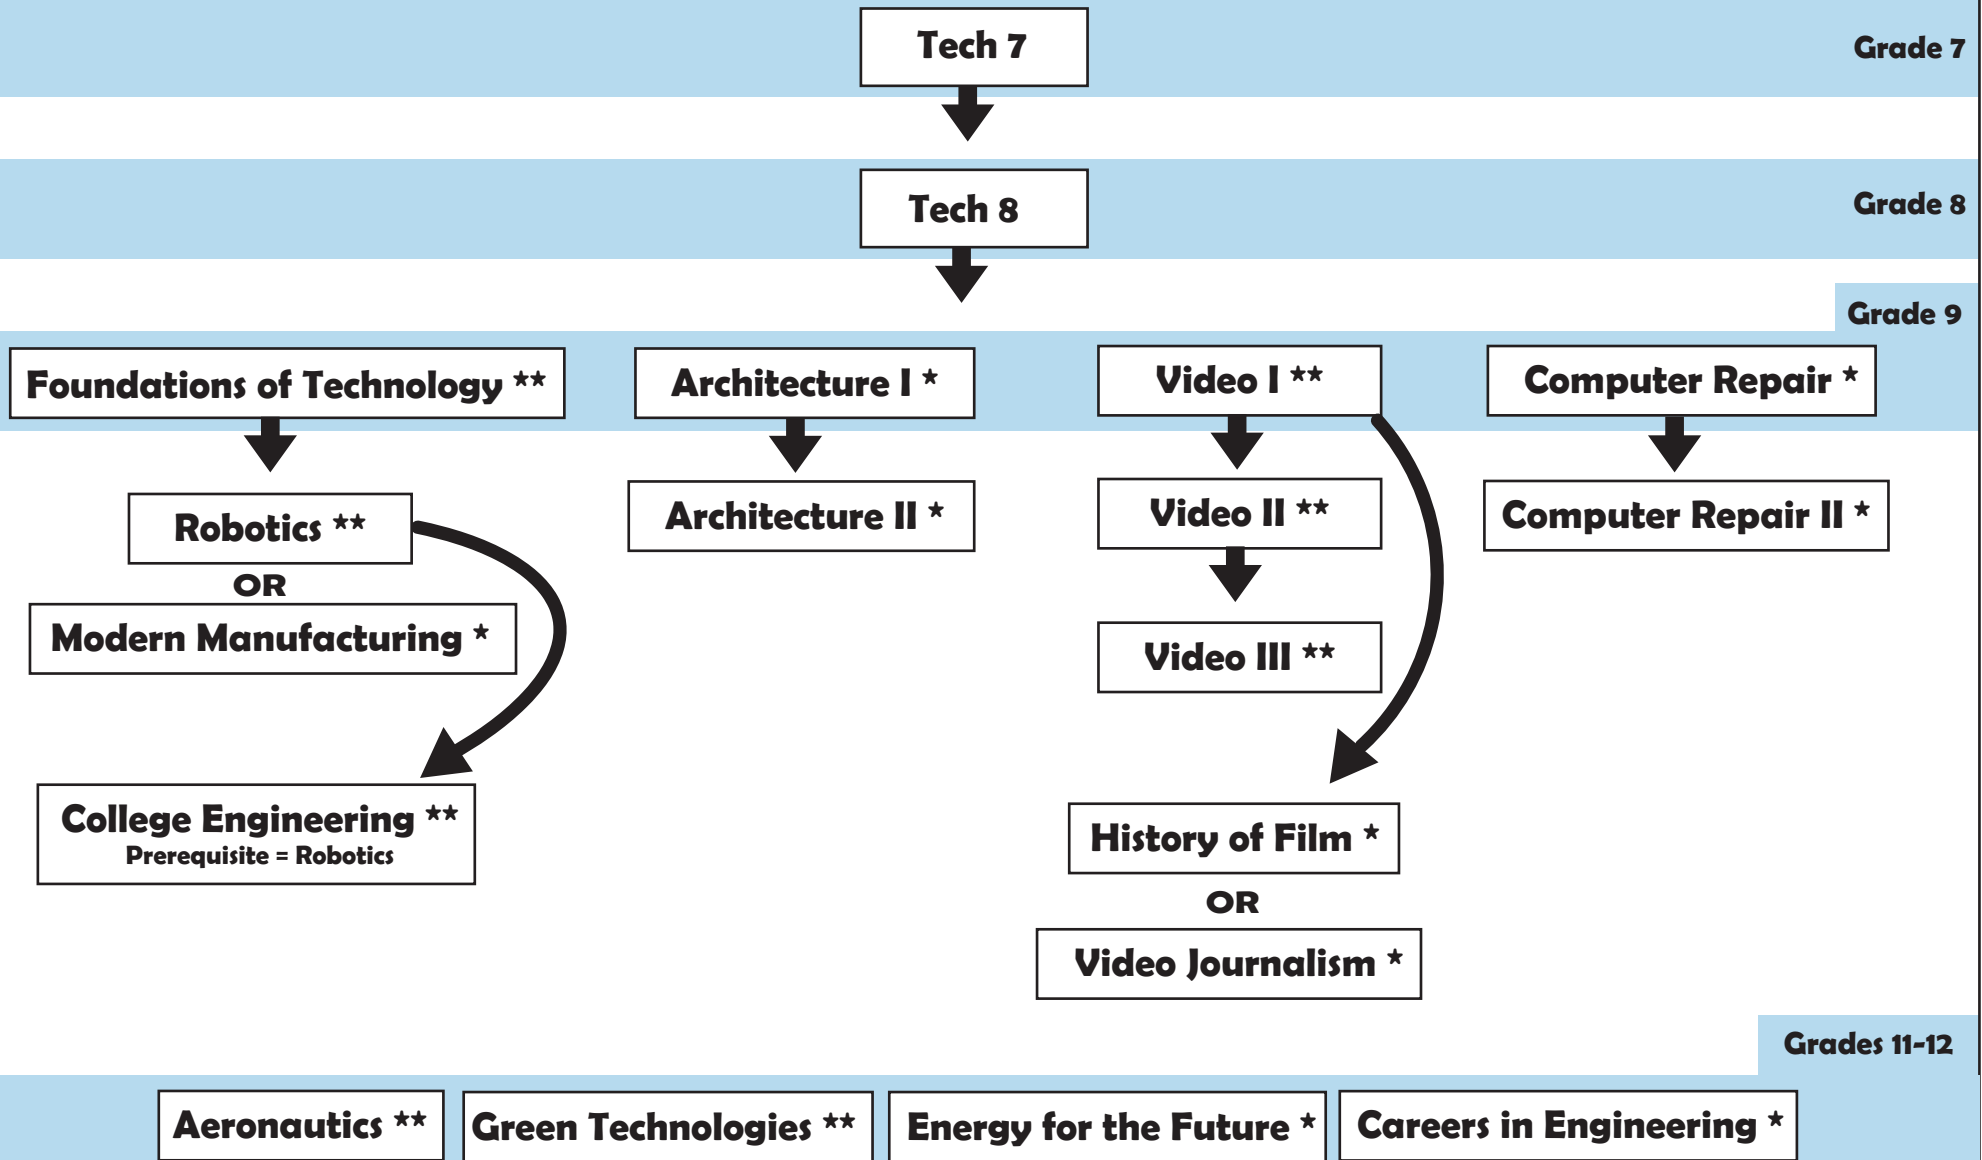

# Technology Department Flow Chart: Grades 7-12

\* 1/2 Credit  
 \*\* 1 Credit