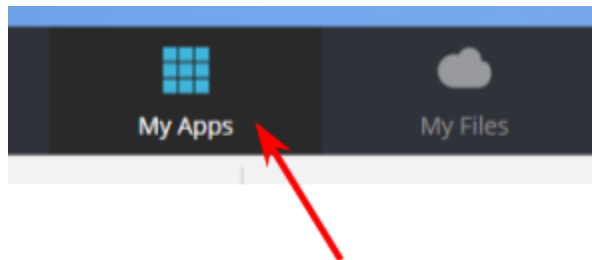

POBCSD ClassLink

3) Be sure that “My Apps” is selected.

4) To access **enVisionMath 2012**, click on the Pearson Easy Bridge icon and then click on the Pearson Success Net icon.

5) To access **enVisionMath 2.0**, click on the Pearson Easy Bridge icon and then click on the Pearson Realize.