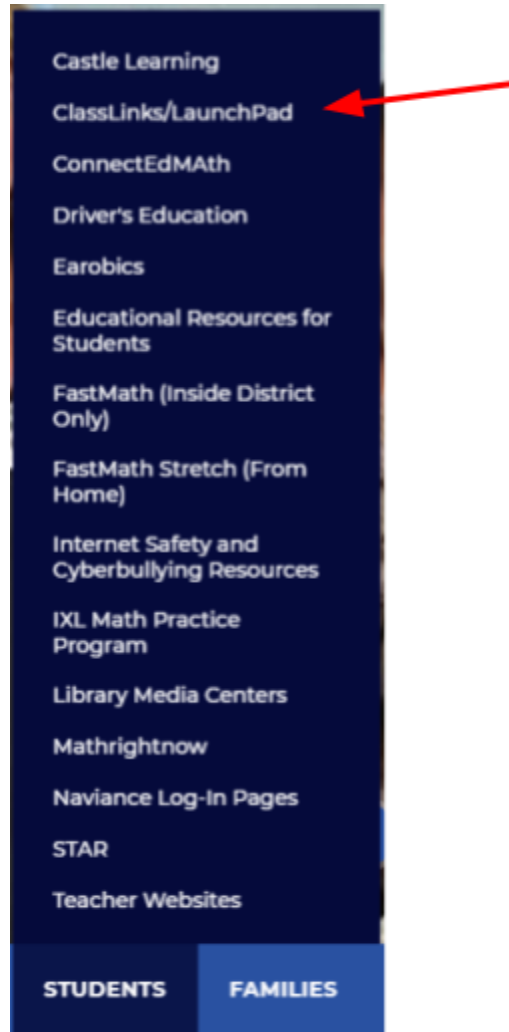

POB MATHEMATICS DEPARTMENT

✱ Accessing Online Math Programs ✱

- 1) From the District's homepage, hover over the word "STUDENTS" and click on Class Links/Launchpad.

- 2) Enter your District username and password.

POBCSD ClassLink

3) Be sure that “My Apps” is selected.

4) To access **enVisionMath 2012**, click on the Pearson Easy Bridge icon and then click on the Pearson Success Net icon.

5) To access **enVisionMath 2.0**, click on the Pearson Easy Bridge icon and then click on the Pearson Realize.